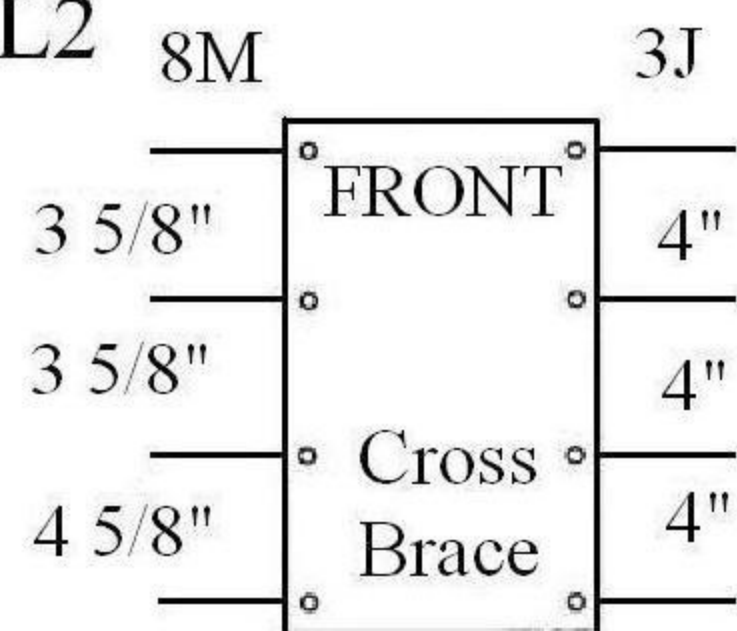

4. Brake Tip- STDS8M4603

5. 24" Wheel Assm.- STDS3J2424 11mm ID

6. Handrim- STDS3J2400

7. Handrim Screws- STDS004609

8. Wheel Bearings- STDS3J2413 11x35mm

9. Rear Axle Bolt detachable arm- STDS3J2425

fixed arm- STDS3J4601

Detach.Arm (Rt.) STDS8M48R1 (Lt.) L1

Fixed Arm (Rt.) STDS8M48R2 (Lt.) L2

17. Cross Frame- 16"-STDS8M46X6

STDSJ46X6

18"-STDS8M46X8

STDSJ46X8

20"-STDS8M46X2

STDSJ46X2

18. Caster Bearings- STDS1011HD 11x23mm

19. Front Axle Bolt- STDS8M4631

20. Fork Stem Bearings- STDS8M4601 13x28mm

21. Fork Stem Cap- STDS8M4651

22. Arm Release Button- STDS3J4503

23. Upholstery Screw-

Back- STDS3J4511