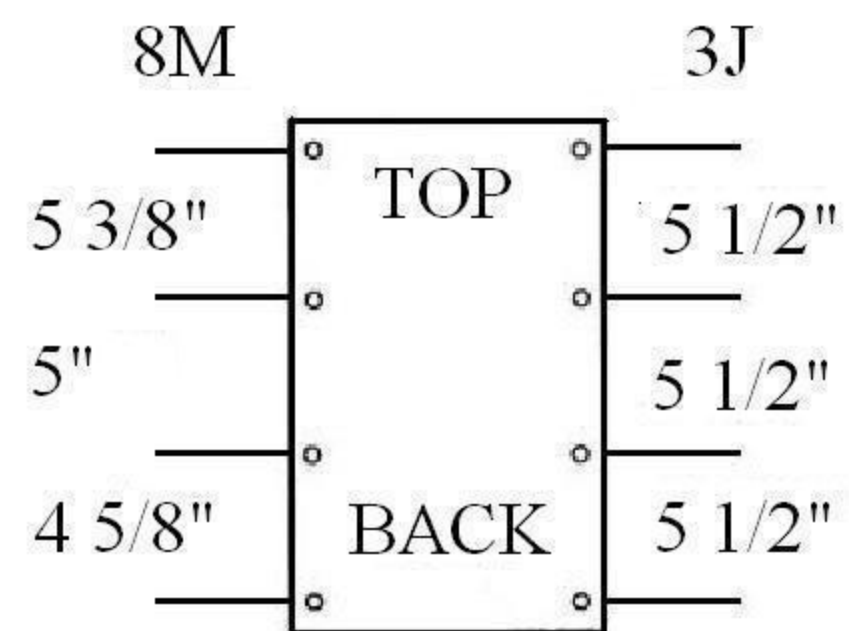

Chrome Sport

1. Handgrip- STDS3P4401

2. Back Upholstery

- 16"- STDS3J4606
STDS8M4606
- 18"- STDS3J4608
STDS8M4608
- 20"- STDS3J4602
STDS8M4602

3. Seat Upholstery

- 16"- STDS3J4616
STDS8M4616
- 18"- STDS3J4618
STDS8M4618
- 20"- STDS3J4620
STDS8M4620

4. Brake Tip- STDS8M4603

5. 24" Wheel Assm.- STDS3J2424 11mm ID

6. Handrim- STDS3J2400

7. Handrim Screws- STDS004609

8. Wheel Bearings- STDS3J2413 11x35mm

9. Rear Axle Bolt detachable arm- STDS3J2425

fixed arm- STDS3J4601

10. Hub Cap- STDS3J2421

11. Brake Assm.

Fixed Arms STDS8M481R - Rt.& L- Lt.

Det. Arms STDS8M482R - Rt.& L- Lt.

13. Caster- STDS8M2432 11mm ID

14. Fork- STDS8M4633

15. Footrest- L3-4SF-TF

16. Side Frame-

Detach.Arm (Rt.) STDS8M48R1 (Lt.) L1

Fixed Arm (Rt.) STDS8M48R2 (Lt.) L2

17. Cross Frame- 16"-STDS8M46X6

STDSJ46X6

18"-STDS8M46X8

STDSJ46X8

20"-STDS8M46X2

STDSJ46X2