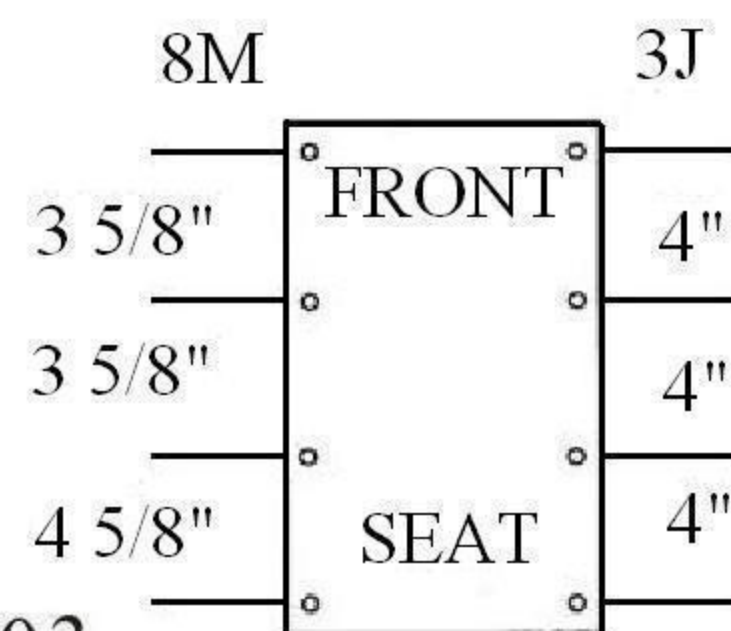

Chrome Sport

1. Handgrip- STDS3P4401

2. Back Upholstery

- 16"- STDS3J4606
STDS8M4606
- 18"- STDS3J4608
STDS8M4608
- 20"- STDS3J4602
STDS8M4602

3. Seat Upholstery

- 16"- STDS3J4616
STDS8M4616
- 18"- STDS3J4618
STDS8M4618
- 20"- STDS3J4620
STDS8M4620

4. Brake Tip- STDS8M4603

5. 24" Wheel Assm.- STDS3J2424 11mm ID

6. Handrim- STDS3J2400

7. Handrim Screws- STDS004609

8. Wheel Bearings- STDS3J2413 11x35mm

9. Rear Axle Bolt detachable arm- STDS3J2425

fixed arm- STDS3J4601

10. Hub Cap- STDS3J2421

11. Brake Assm.

Fixed Arms STDS8M481R - Rt.& L- Lt.

Det. Arms STDS8M482R - Rt.& L- Lt.

13. Caster- STDS8M2432 11mm ID

14. Fork- STDS8M4633

15. Footrest- L3-4SF-TF

16. Side Frame-

Detach.Arm (Rt.) STDS8M48R1 (Lt.) L1

Fixed Arm (Rt.) STDS8M48R2 (Lt.) L2

17. Cross Frame- 16"-STDS8M46X6

STDSJ46X6

18"-STDS8M46X8

STDSJ46X8

20"-STDS8M46X2

STDSJ46X2